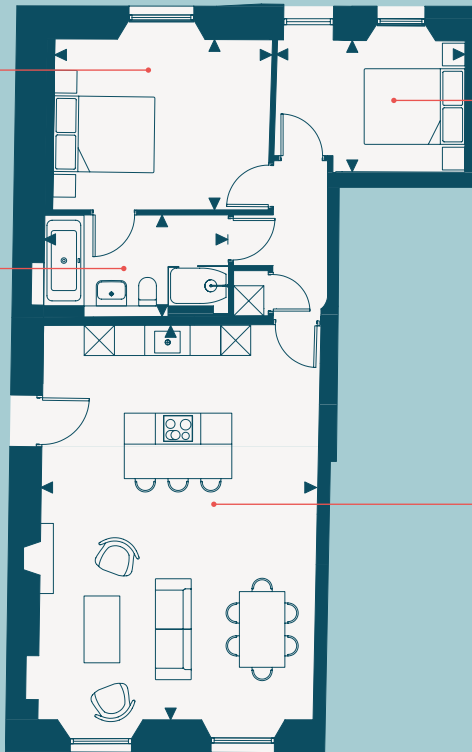

Apartment Five

2 BEDROOM
GROUND FLOOR
84m² (905ft²)

MASTER
BEDROOM
4.31 x 3.38m
(14'2" x 11'1")

BATHROOM
3.63 x 2.06m
(11'11" x 6'9")

BEDROOM 2
3.75 x 2.60m
(12'4" x 8'6")

LIVING/
KITCHEN/
DINING
5.47 x 7.82m
(17'11" x 25'8")

LOCATION