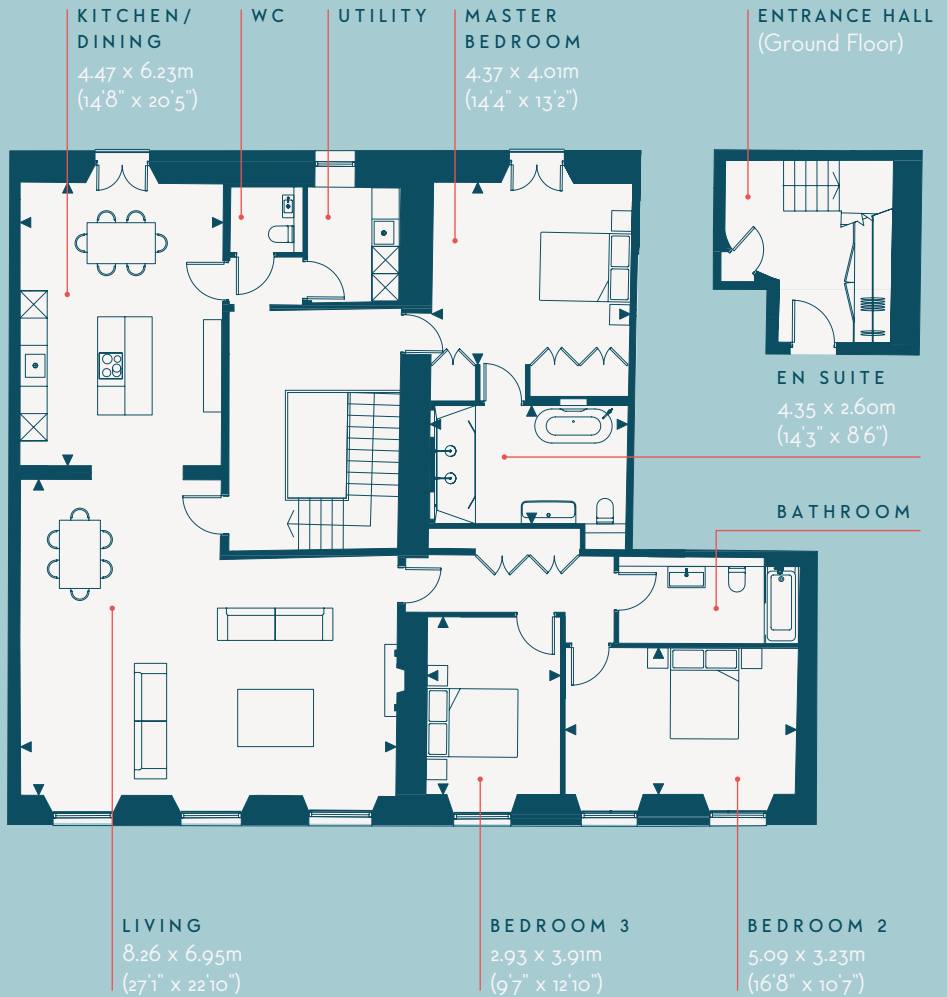

Apartment Four

3 BEDROOM
GROUND & 2ND FLOORS
228m² (2,454ft²)

LOCATION