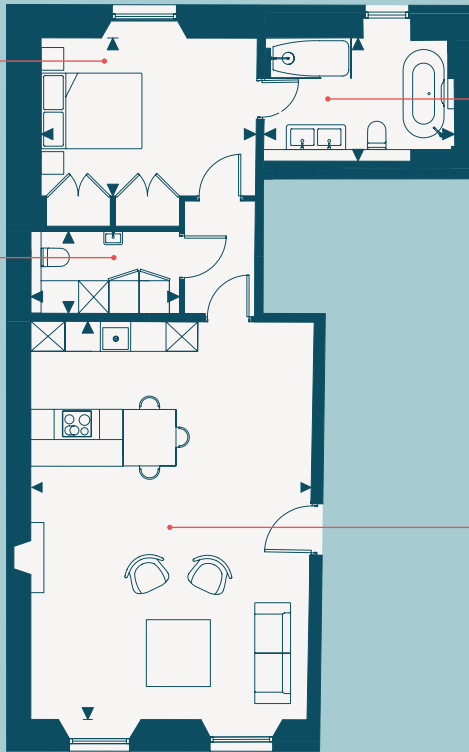

# Apartment Three

1 BEDROOM  
GROUND FLOOR  
80m<sup>2</sup> (859ft<sup>2</sup>)

MASTER  
BEDROOM  
4.26 x 3.13m  
(14' x 10'3")

WC  
2.95 x 1.63m  
(9'8" x 5'4")

EN SUITE  
3.78 x 2.44m  
(12'5" x 8'0")

LIVING/  
KITCHEN/  
DINING  
5.58 x 7.09m  
(18'4" x 25'11")

## LOCATION